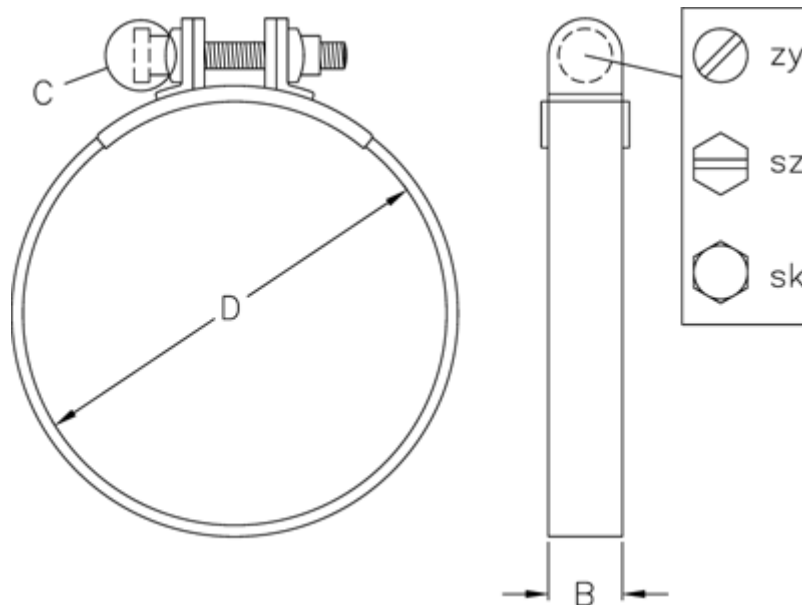

Data Sheet

Article number: 021208980011

Description: Sealing Clamp S 11 W1

Measures

C (screw type) = ZY

Diameter D = 11

Width B = 9